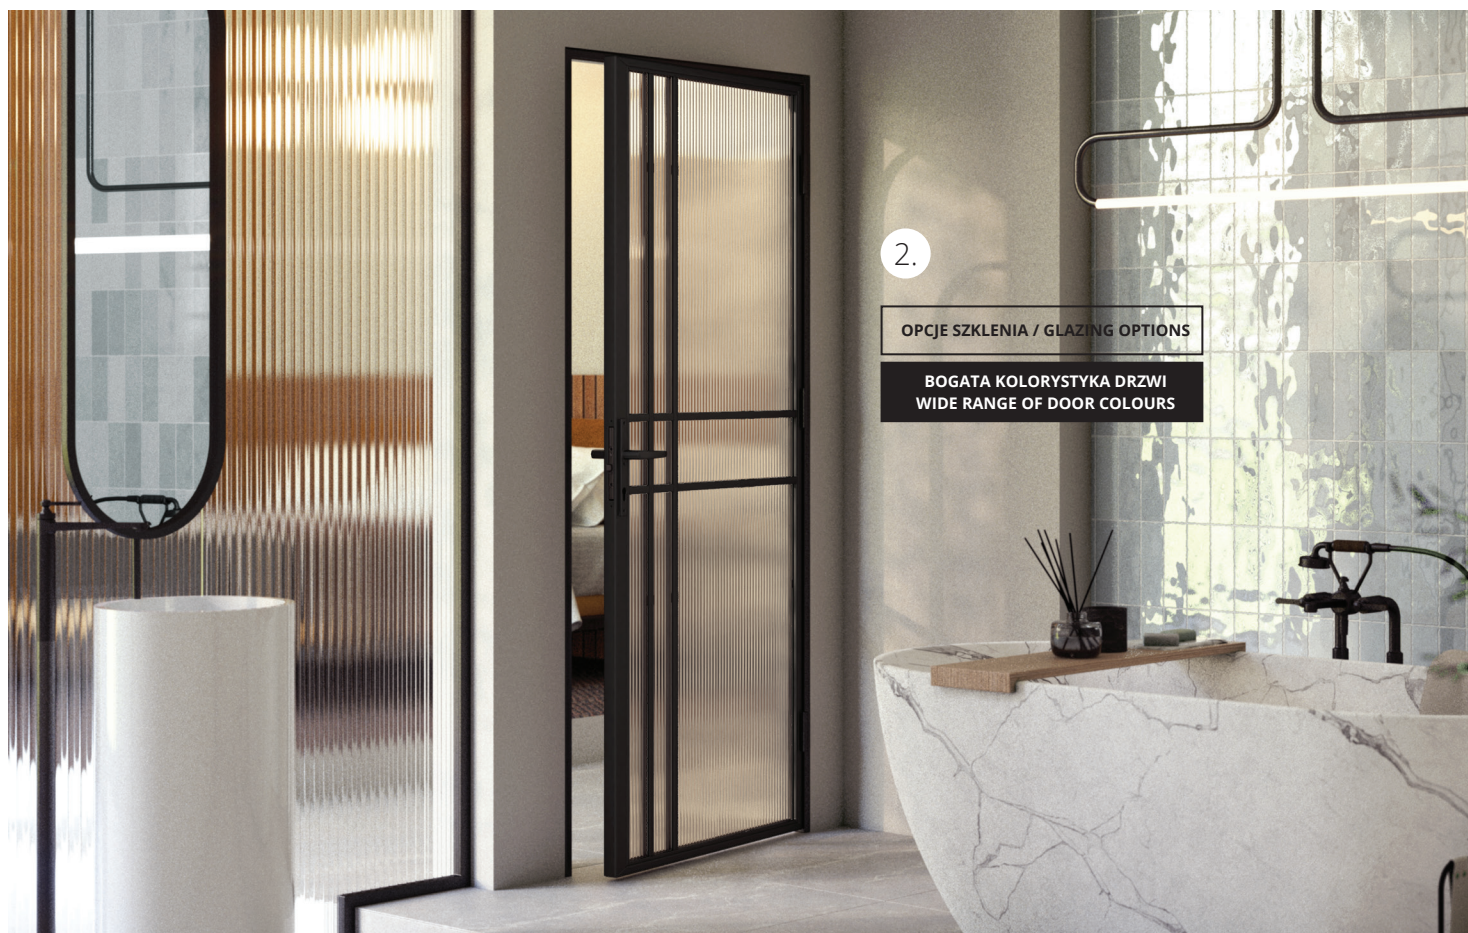

2.

OPCJE SZKLENIA / GLAZING OPTIONS

BOGATA KOLORYSTYKA DRZWI
WIDE RANGE OF DOOR COLOURS

1. Drzwi GALIO, wzór S5, kolor 0S5 kaszmir struktura / GALIO doors, model S5, colour 0S5 cashmere structure

2. Drzwi STALIO, wzór S9, kolor 0S2 RAL 9005 struktura / STALIO doors, model S9, colour 0S2 RAL 9005 structure