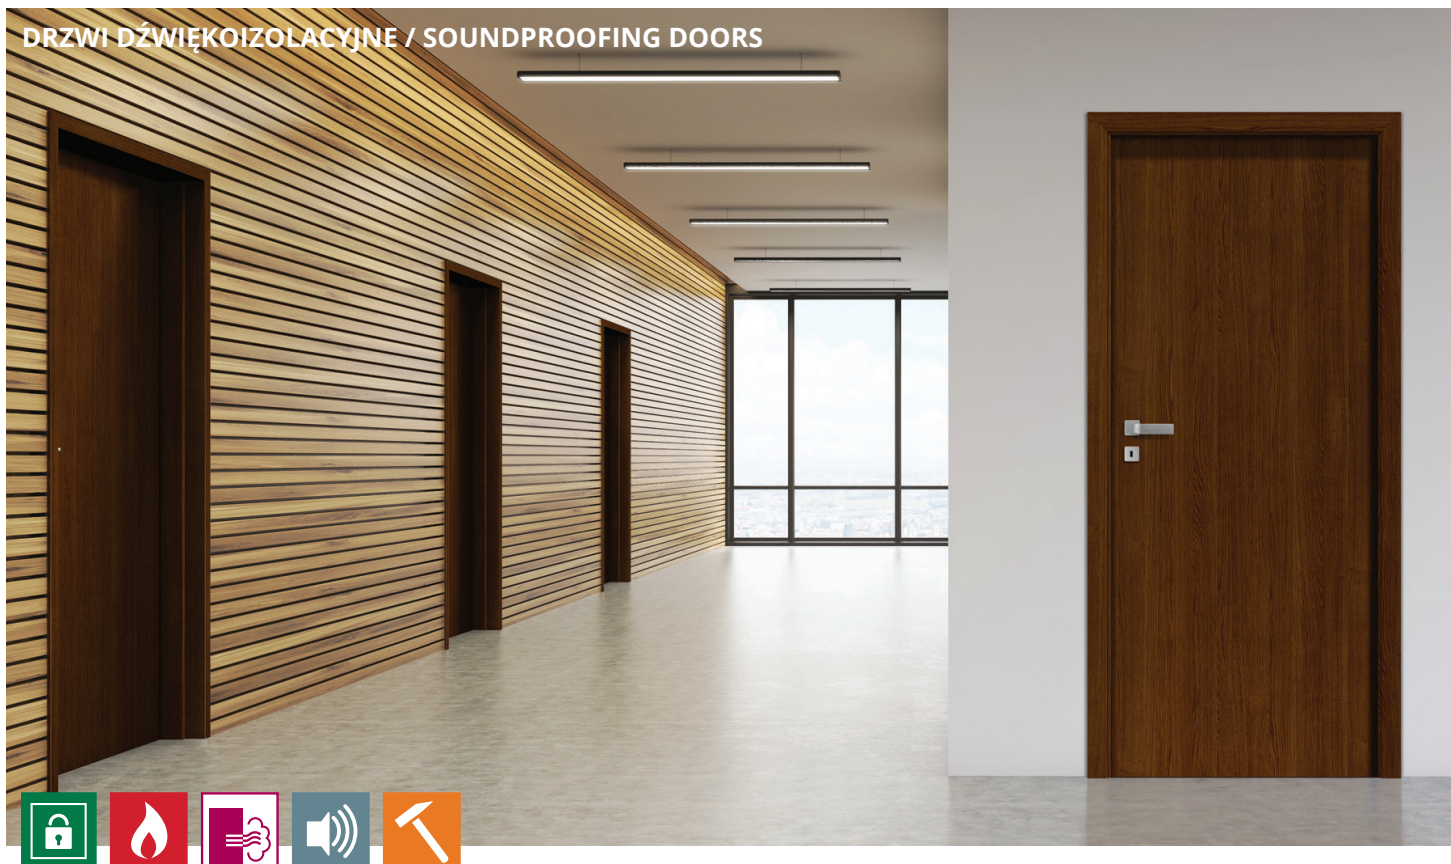

DRZWI DŹWIĘKOIZOLACYJNE / SOUNDPROOFING DOORS